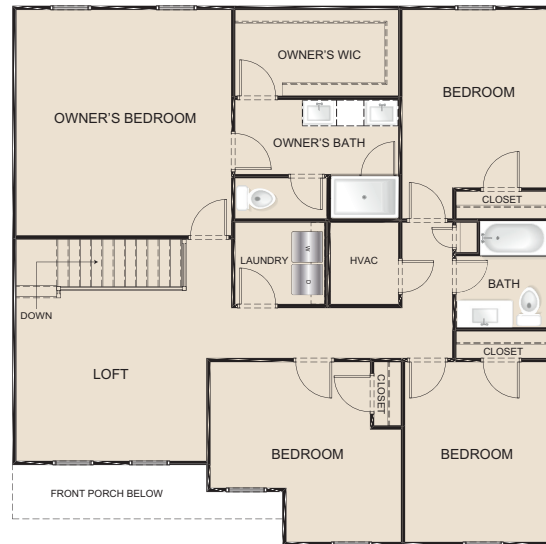

The Brookshire

4 Bedrooms | 2.5 Baths

2,511 sq. ft.

The Brookshire D4

1st Floor

2nd Floor

ASPENHOMESGA.COM